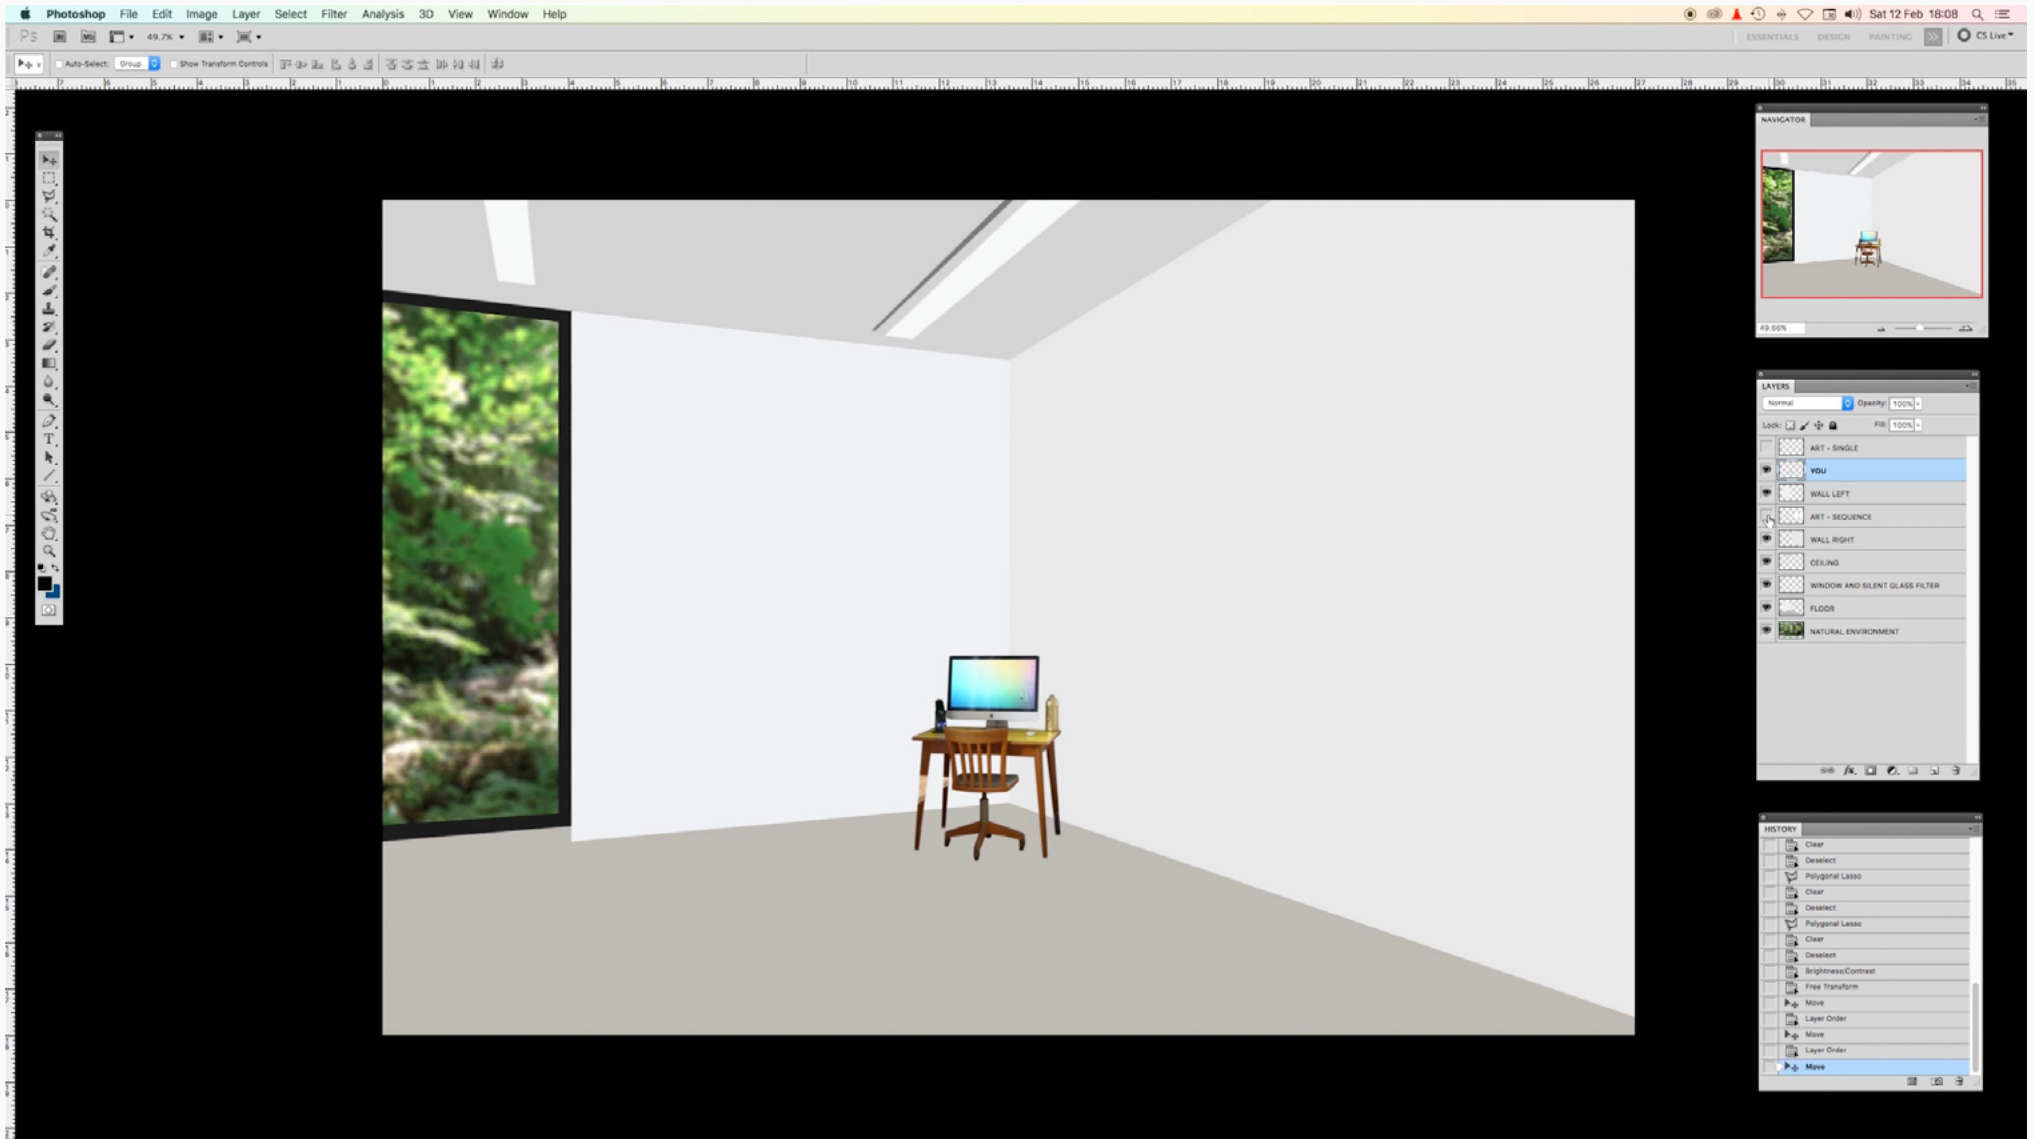

D-28 2023
2021
Oil on canvas
140 x 140 cm

D-28 2025
2021
Oil on canvas
140 x 140 cm

Room view of D-28 2019 to 2025

Artist's document

Bern

2021

*You | Artist's Screengazing Elicits
Recall Flow Phenomenon*

Kevin Eason

Screenshot of *You | Artist's Screengazing Elicits Recall Flow Phenomenon*
2021-2022
Chair, desk, computer, and video file (90 x 90 x 129 cm)
8 hours 1 minute and 7 seconds

Room view of *You | Artist's Screengazing Elicits Recall Flow Phenomenon*
2021-2022
Chair, desk, computer, and video file (90 x 90 x 129 cm)
8 hours 1 minute and 7 seconds

Screenshot of *You | Artist's Screengazing Elicits Recall Flow Phenomenon*
2021-2022
Chair, desk, computer, and video file (90 x 90 x 129 cm)
8 hours 1 minute and 7 seconds

Digital composite showing three views of *You | Artist's Screengazing Elicits Recall Flow Phenomenon*
2021-2022
Chair, desk, computer, and video file (90 x 90 x 129 cm)
8 hours 1 minute and 7 seconds

Screenshot of *You* | *Artist's Screengazing Elicits Recall Flow Phenomenon*
2021-2022
Chair, desk, computer, and video file (90 x 90 x 129 cm)
8 hours 1 minute and 7 seconds

Connect

studio@kevin-eason.com | [Bio](#) | [Instagram](#) | [LinkTree](#) | [LinkedIn](#) | [YouTube](#)