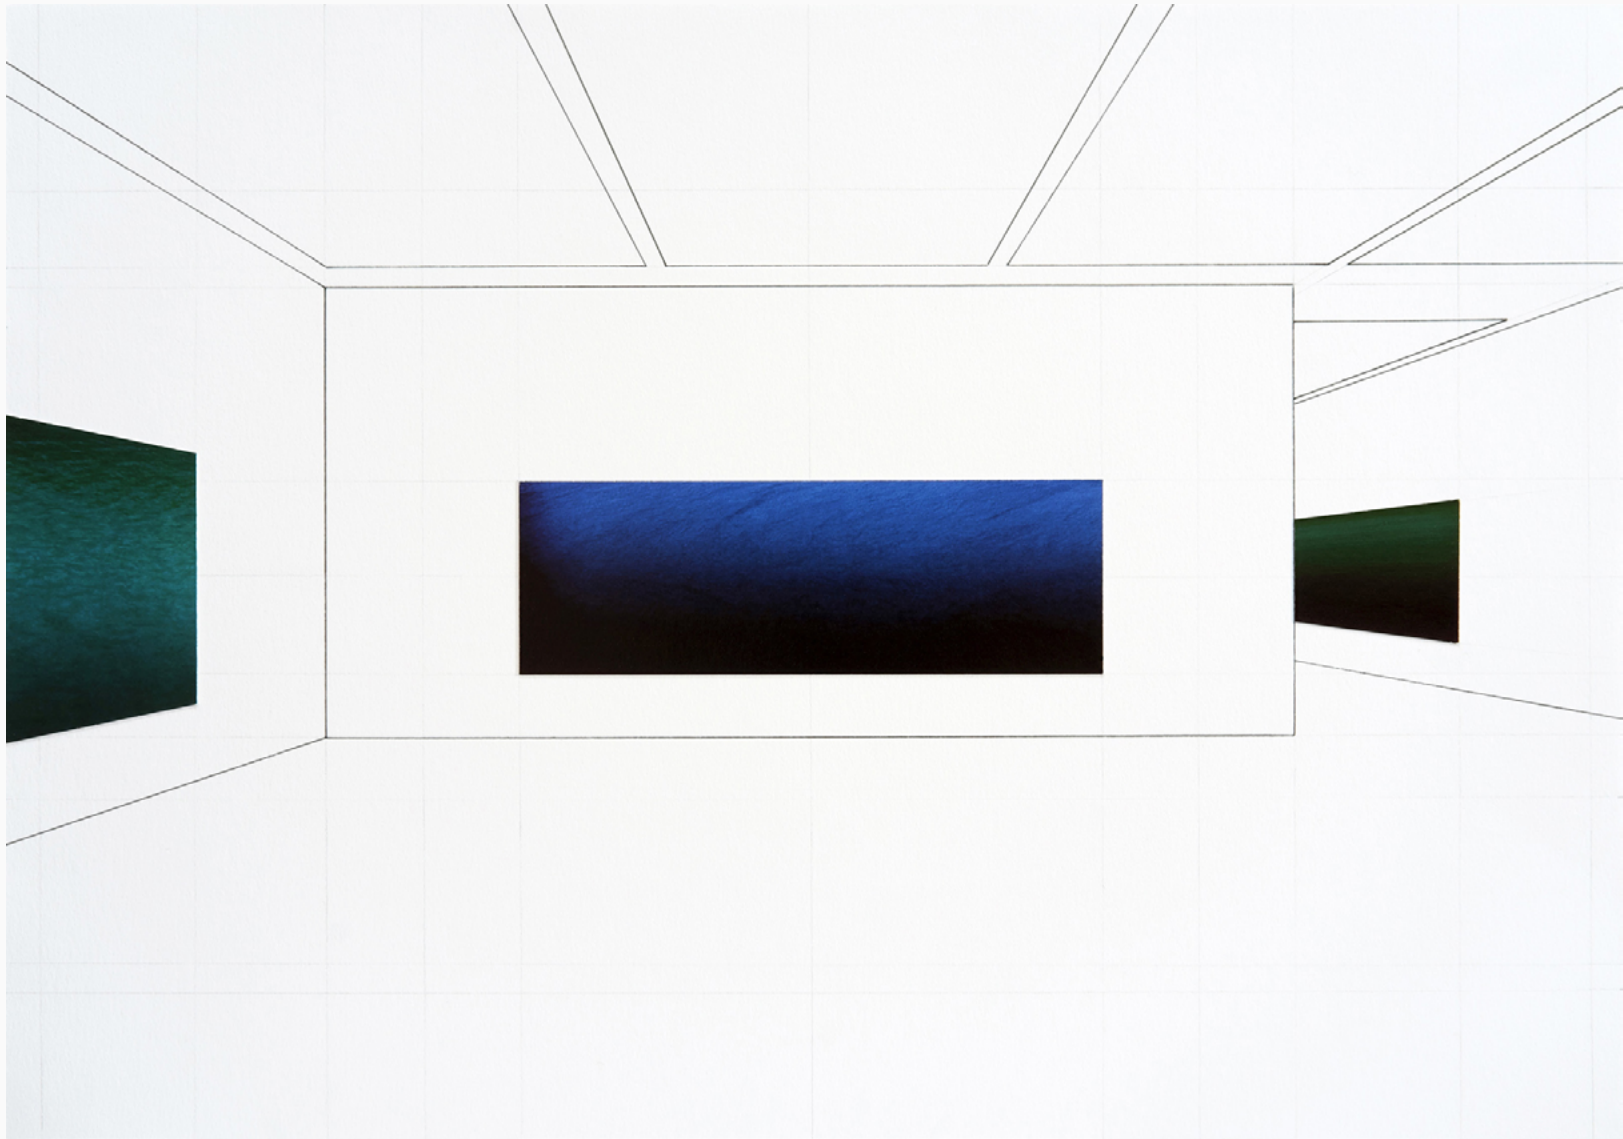

Riverscapes - Gallery Visualisation No. 1
2018
Mixed media
30 x 42 cm